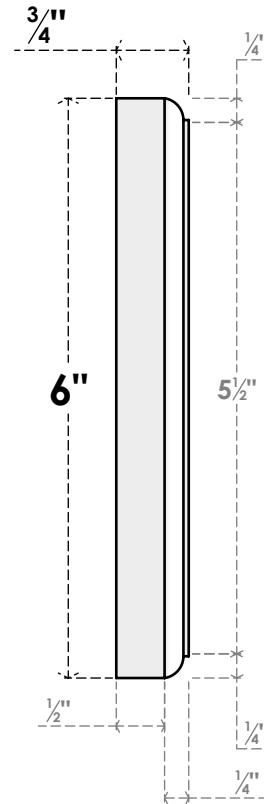

# ROSP060X060X075SDG11

6"W X 6"H X 3/4"P STANDARD SEDGWICK FLOWER ROSETTE WITH ROUNDED EDGE, ARCHITECTURAL GRADE PVC

**FRONT**

**SIDE**

EKENA MILLWORK  
2300 WEST MAIN ST.  
CLARKSVILLE, TX 75426  
TOLL FREE: 866-607-0453  
WWW.EKENAMILLWORK.COM

**NOTES**

1. INSTALLATION TO BE COMPLETED IN ACCORDANCE WITH MANUFACTURER'S SPECIFICATIONS.
2. DRAWING MAY NOT BE TO SCALE
3. THIS DRAWING IS INTENDED FOR DESIGN AND PLANNING PURPOSES ONLY.
4. ALL INFORMATION CONTAINED HEREIN WAS CURRENT AT THE TIME OF DEVELOPMENT BUT MUST BE REVIEWED AND APPROVED BY THE PRODUCT MANUFACTURER TO BE CONSIDERED ACCURATE.
5. ARCHITECTURAL GRADE PVC PRODUCTS ARE MADE FROM EXPANDED CELLULAR PVC AND COME NATURALLY WHITE BUT MAY BE PAINTED