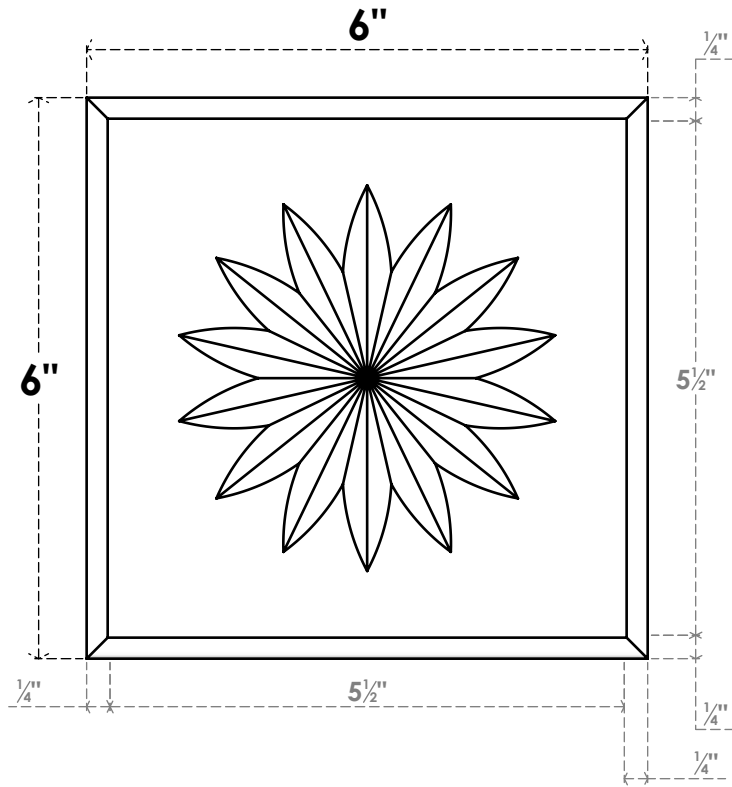

# ROSP060X060X075SDG11

6"W X 6"H X 3/4"P STANDARD SEDGWICK FLOWER ROSETTE WITH ROUNDED EDGE, ARCHITECTURAL GRADE PVC

**FRONT**

**SIDE**

EKENA MILLWORK  
2300 WEST MAIN ST.  
CLARKSVILLE, TX 75426  
TOLL FREE: 866-607-0453  
WWW.EKENAMILLWORK.COM